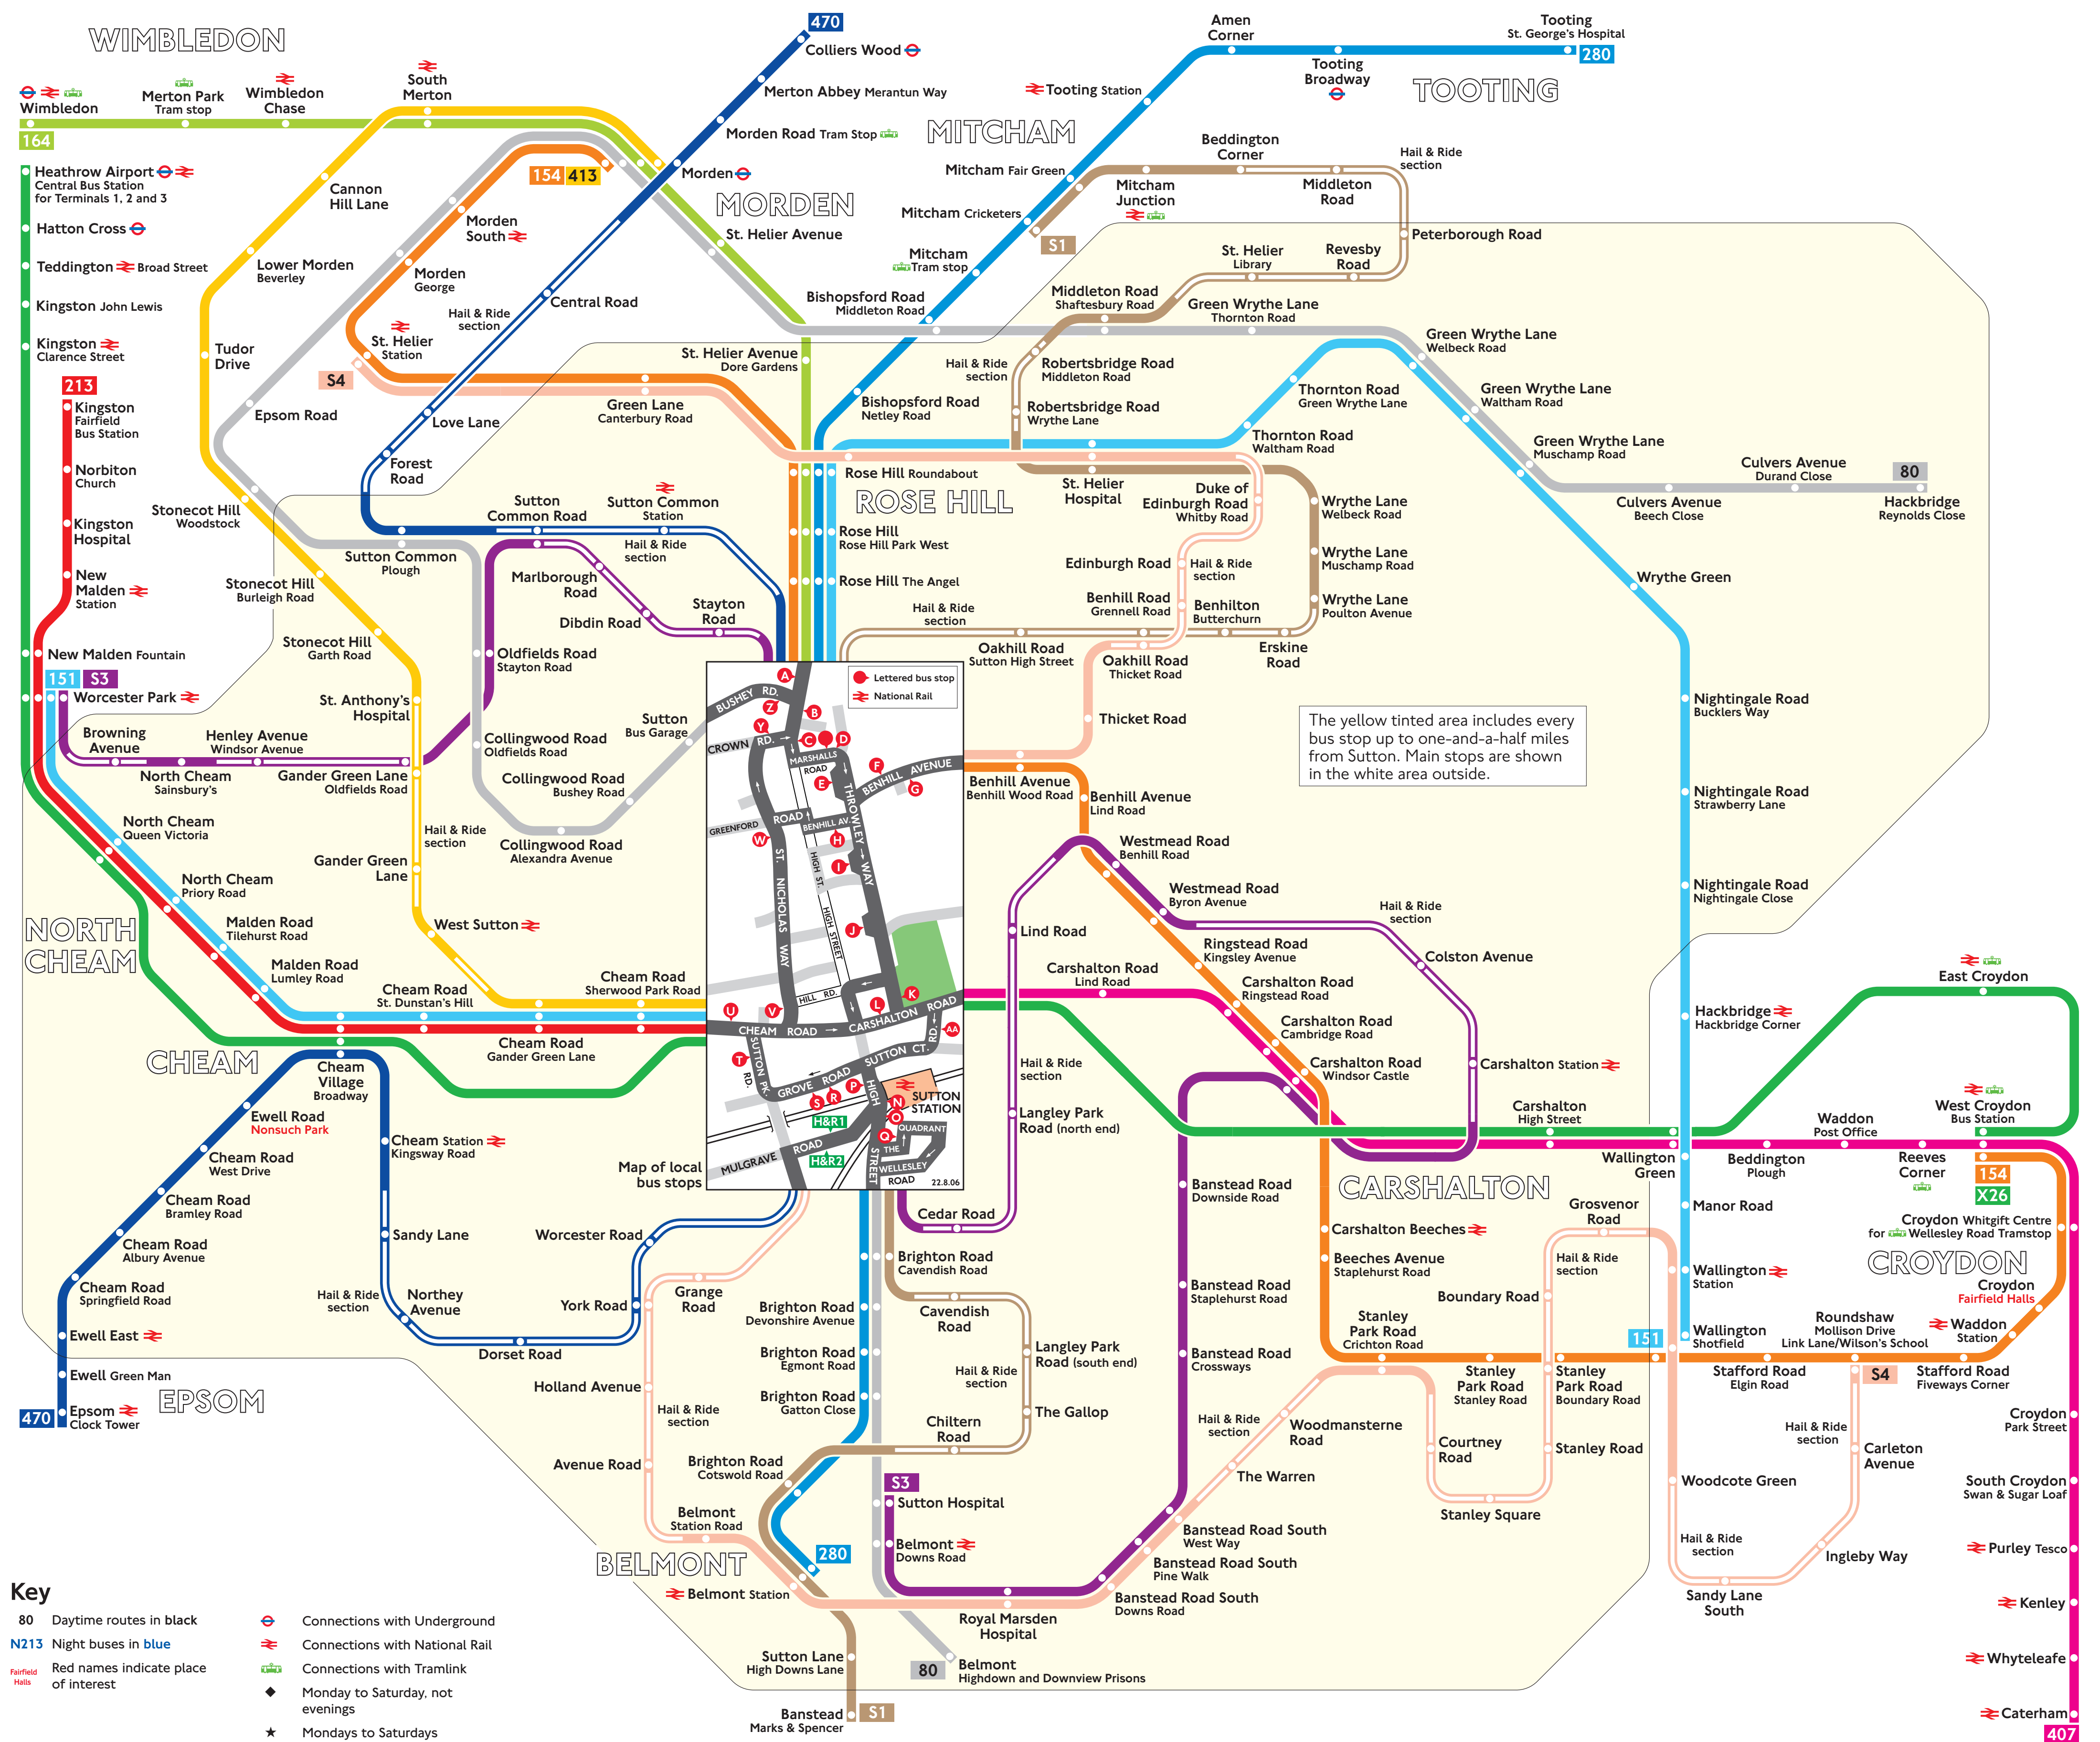

Buses from Sutton

Route finder

Bus service	Towards	Bus stops
80	Belmont	●●●●●●●●
	Hackbridge	●●●●●●●●
151	Wallington	●●●●●●●●
	Worcester Park	●●●●●●●●
154	Morden	●●●●●●●●
	West Croydon	●●●●●●●●
164	Wimbledon	●●●●●●●●
213	Kingston	●●●●●●●●
280	Belmont	●●●●●●●●
	Tooting	●●●●●●●●
407	Caterham	●●●●●●●●
413	Morden	●●●●●●●●
470	Colliers Wood Mon-Sat not eves	●●●●●●●● H&R1
	Epsom Mon-Sat not eves	●●●●●●●● H&R2
S1	Banstead	●●●●●●●●
	Mitcham	●●●●●●●●
S3	Sutton Hospital Mon-Sat not eves	●●●●●●●●
	Worcester Park Mon-Sat not eves	●●●●●●●●
S4	Roundshaw Mon-Sat	●●●●●●●● H&R2
	St. Helier Mon-Sat	●●●●●●●● H&R1
X26	Heathrow Airport Limited stop	●
	West Croydon Limited stop	●

Night buses

Bus service	Towards	Bus stops
N44	Aldwych	●●●●●●●●
N213	Kingston	●●●●●●●●
	West Croydon	●●●●●●●●

Other Bus service

Bus service	Towards	Bus stops
420	Redhill Monday-Saturday not eves	●●●●●●●●

Destination finder

Destination	Bus service	Bus stops
A		
Aldwych	N44	●●●●●●●●
B		
Banstead Marks & Spencer	S1	●●●●●●●●
Banstead Road South	S3	●●●●●●●●
	S4	●●●●●●●● H&R2
Beddington Plough	407	●●●●●●●●
Beddington Corner	S1	●●●●●●●●
Beeches Avenue Staplehurst Road	154	●●●●●●●●
	N213	●●●●●●●●

Destination	Bus service	Bus stops
B		
Belmont Downs Road	80	●●●●●●●●
	S3	●●●●●●●●
Belmont Highdown and Downview Prisons	80	●●●●●●●●
Belmont Station	280	●●●●●●●●
	S1	●●●●●●●●
	S4	●●●●●●●● H&R2
	N213	●●●●●●●●
Benhill Avenue Benhill Wood Road	154	●●●●●●●●
	S4	●●●●●●●● H&R1
	N213	●●●●●●●●
Benhillon Butterchurn	S1	●●●●●●●●
Brighton Road Devonshire Road, Egmont Road and Gattin Close	80	●●●●●●●●
	280	●●●●●●●●
C		
Carshalton High Street	407	●●●●●●●●
	X26	●
Carshalton Station	S3	●●●●●●●●
Carshalton Windsor Castle	154	●●●●●●●●
	407	●●●●●●●●
	S3	●●●●●●●●
	N213	●●●●●●●●
Carshalton Beeches	154	●●●●●●●●
	N213	●●●●●●●●
Caterham	407	●●●●●●●●
Cheam Station	470	●●●●●●●● H&R2
Cheam Road	470	●●●●●●●● H&R2
Albury Avenue, Bramley Road, Springfield Road and West Drive, Cheam Road Gander Green Lane and Sherwood Park Road	151, 213, 413	●●●●●●●●
	N213	●●●●●●●●
Cheam Village Broadway	151, 213	●●●●●●●●
	470	●●●●●●●● H&R2
	X26	●
	N213	●●●●●●●●
Chiltern Road	S1	●●●●●●●●
Colliers Wood	470	●●●●●●●● H&R1
Collingwood Road	80	●●●●●●●●
Colston Avenue	S3	●●●●●●●●
Croydon (see also East Croydon and West Croydon)	154	●●●●●●●●
	407	●●●●●●●●
	N213	●●●●●●●●
E		
East Croydon	X26	●
Epsom Clock Tower	470	●●●●●●●● H&R2
Ewell Green Man	470	●●●●●●●● H&R2
F		
Fairfield Halls, Croydon	154	●●●●●●●●
	N213	●●●●●●●●
G		
Gander Green Lane	413	●●●●●●●●
Oldfields Road	S3	●●●●●●●●
Grange Road	S4	●●●●●●●● H&R2
Green Lane Canterbury Road	154	●●●●●●●●
	S4	●●●●●●●● H&R1
Green Wrythe Lane (see also East Croydon and West Croydon)	80	●●●●●●●●
	151	●●●●●●●●
H		
Hackbridge Reynolds Close	80	●●●●●●●●
Hackbridge Hackbridge Corner	151	●●●●●●●●
Hatton Cross	X26	●
Heathrow Airport	X26	●
Central Bus Station for Terminals 1, 2 and 3	S3	●●●●●●●●
Holland Avenue	S4	●●●●●●●● H&R2